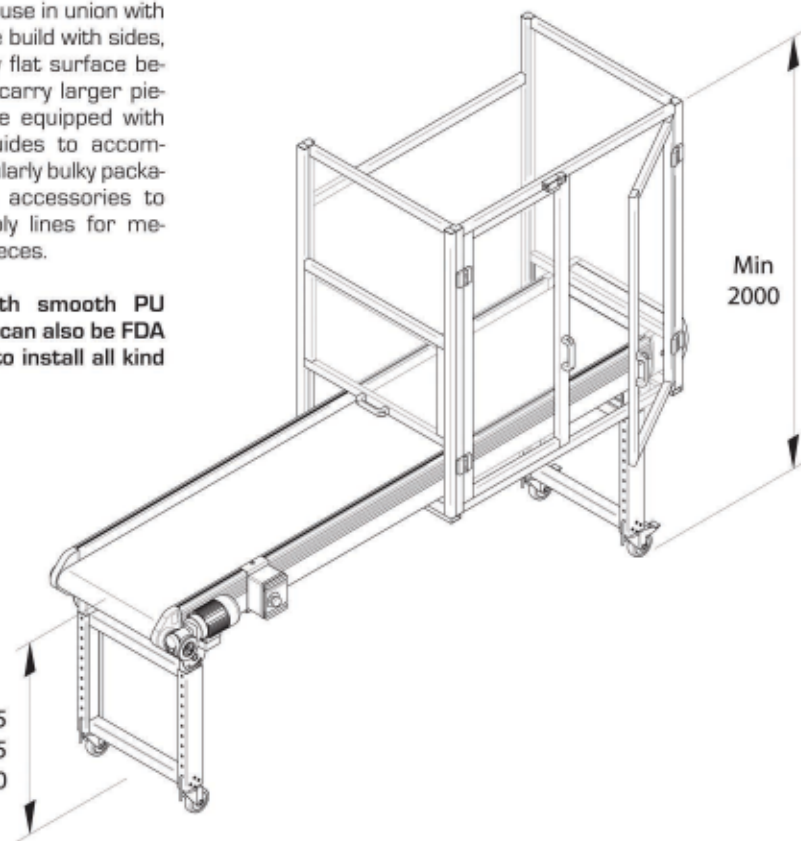

### Flat Conveyor With Protective Cage

dedicated for use in union with Robot. Can be build with sides, or completely flat surface because it can carry larger pieces. It can be equipped with adjustable guides to accompany a particularly bulky packaging, and all accessories to form assembly lines for medium heavy pieces.

Equipped with smooth PU belt, for food can also be FDA laws. Ability to install all kind of belts.

925-1375  
700-925  
610-700

## NPS - NPSS

Nastro Piano con Sponde  
Nastro Piano Senza Sponde  
*Convoyeur Droit*  
*Avec Cage De Protection*  
Flat Conveyor  
With Protective Cage

NPS (Nastro piano con sponde fisse)  
NPSS (Nastro piano senza sponde)